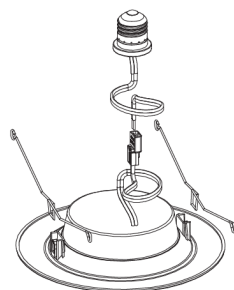

PRODUCT DIMENSIONS

KITS INCLUDE:

- + LED Recessed Downlight
- + Mounting hardware
- + E26 Screw Base Connector
- + Spring Clips

INDIVIDUAL PACKAGE

Individual Carton Qty: 1

Dimensions:

5.7" Length x 2.05" Width x 5.91" Depth

Weight: 0.81 LBS

UPC: 840791117279

PACKAGE DETAILS

MASTER CARTON

Master Carton Qty: 40

Dimensions:

22" Length x 12.12" Width x 13" Height

Weight: 8.67 LBS

UPC: 8407911172900

INSTALLATION

Spring

E26 Base

LIGHT DISTRIBUTION

Easily access our DLC qualified products with rebates in your area.

ACCESS IT HERE: [Rebate Finder - LED Recessed Ceiling Trim Kit](#)

www.earthtronics.com/rebate-finder/catalog/