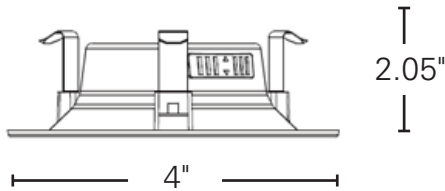

PRODUCT DIMENSIONS

KITS INCLUDE:

- + LED Recessed Downlight
- + Mounting hardware
- + E26 Screw Base Connector
- + Spring Clips

INDIVIDUAL PACKAGE

Individual Carton Qty: 1

Dimensions:

5.7" Length x 2.05" Width x 5.91" Depth