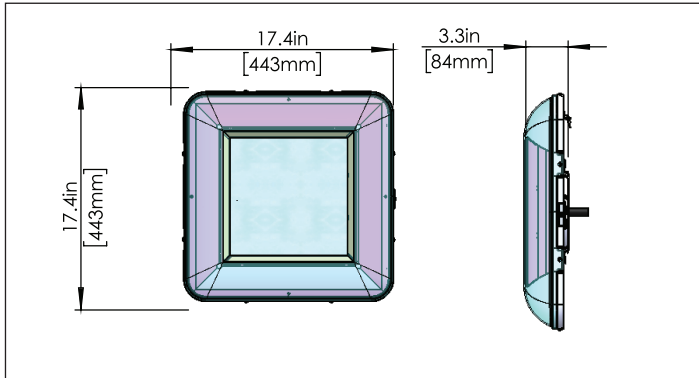

NOTE 4: Specify length for CH, PK, SVLPK: 12", 24", 36", 48" fully adjustable.

NOTE 5: Title 20 field installation remote mounted emergency pack (120-277V); 17W; 2049 lm.

NOTE 6: Logica (Beggelli wireless and powerless control solutions). IOSL is wet location. Contact factory for more details.

NOTE 7: FSP-221-requires wireless IR handheld remote (HHR-FSIR) for changing defaults and testing of occupancy sensor.

Order as needed (item #476100186). For more details, contact factory.

NOTE 8: CT for LO & MO only. Integrated cold temperature emergency pack (120-277V). 14W; 1685 lm.

NOTE 9: Field installation asymmetric lens.

TECHNICAL INFORMATION

DIMENSIONS

SURFACE MOUNTING (STANDARD WITH BRACKET)

MOUNTING OPTIONS

PHOTOMETRICS

LEDLUMINA BS400LED

ELECTRICAL RATING