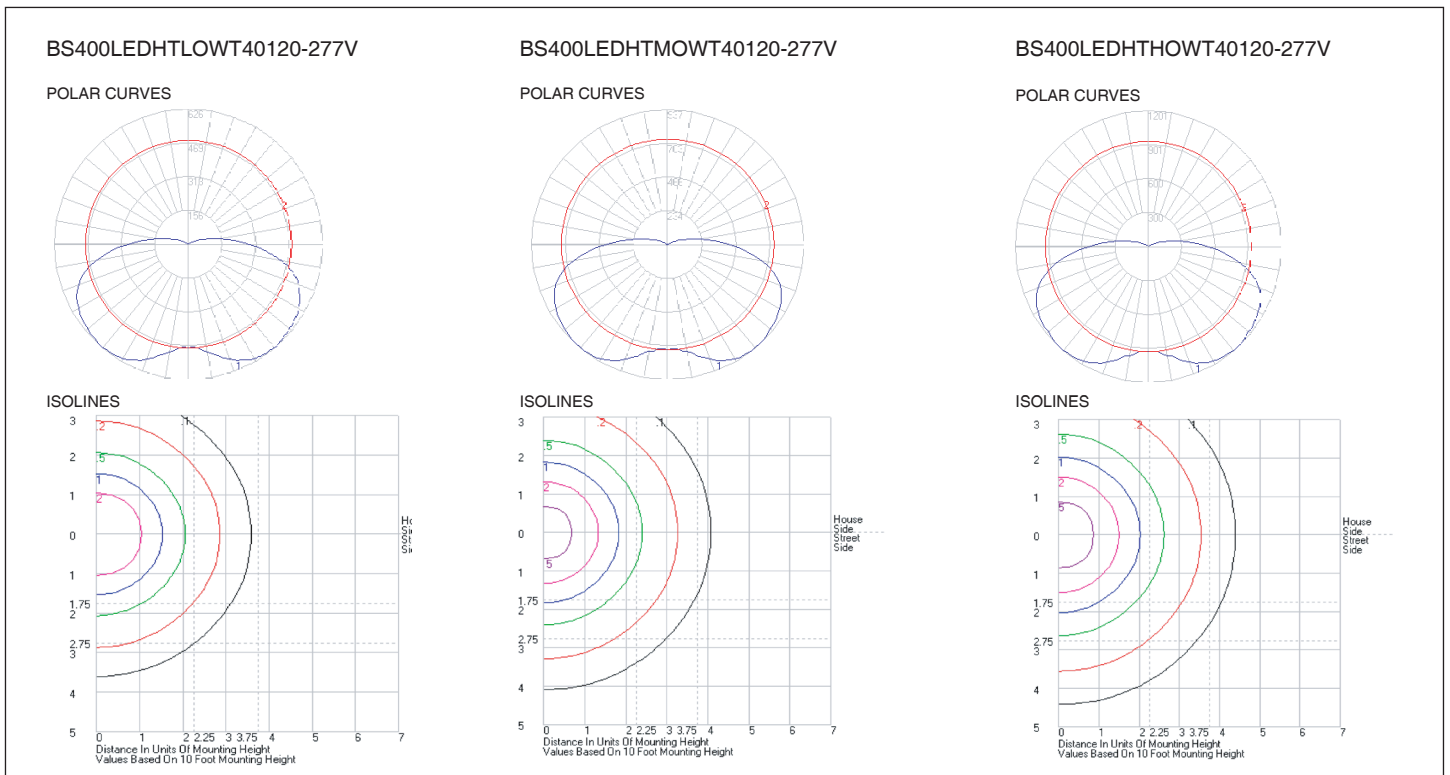

NOTE 9: Field installation asymmetric lens.

TECHNICAL INFORMATION

DIMENSIONS

SURFACE MOUNTING (STANDARD WITH BRACKET)

MOUNTING OPTIONS

PHOTOMETRICS

LEDLUMINA BS400LED

ELECTRICAL RATING