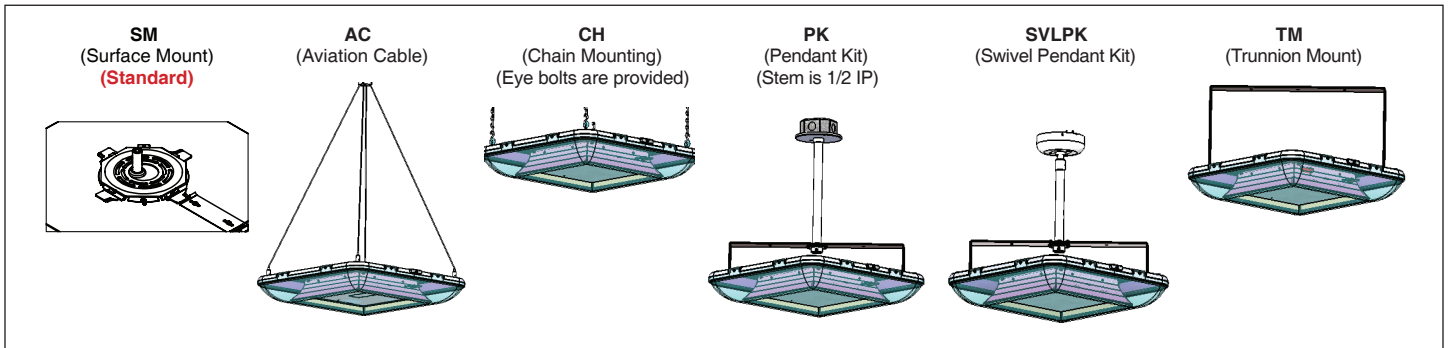

NOTE 9: Field installation asymmetric lens.

TECHNICAL INFORMATION

DIMENSIONS

SURFACE MOUNTING (STANDARD WITH BRACKET)

MOUNTING OPTIONS

PHOTOMETRICS

LEDLUMINA BS400LED

ELECTRICAL RATING