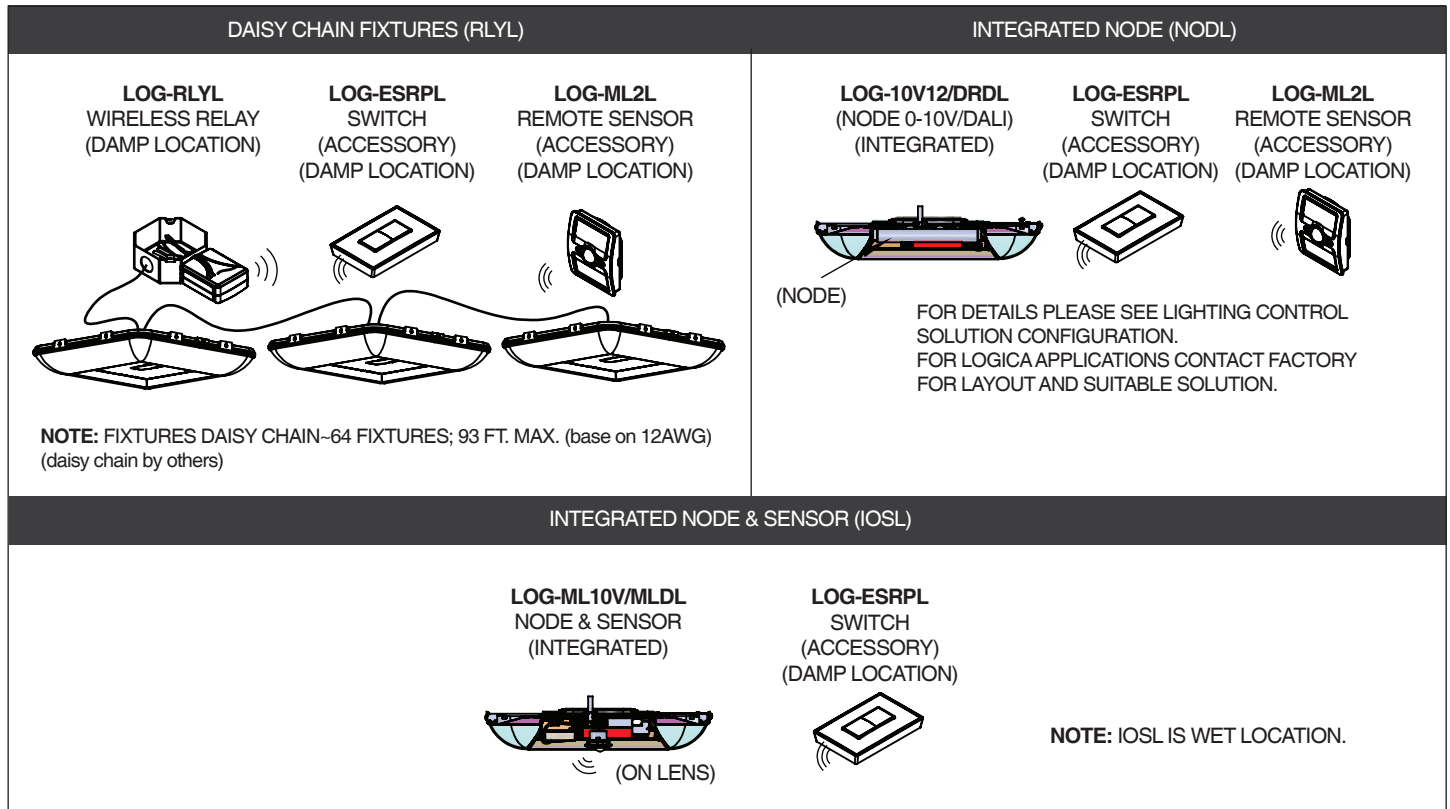

LEDLUMINA BS400LED

ELECTRICAL RATING

DIMMER COMPATIBILITY

PRODUCT	NOMINAL POWER (W)	AC CURRENT (A)		FREQUENCY (HZ)	DC VOLTAGE (V)	DC CURRENT (MA)
		120V	277V			
BS400LED-HT-LO	30	0.26	0.11	50/60	36	800
BS400LED-HT-MO	45	0.38	0.17	50/60	33	1200
BS400LED-HT-HO	60	0.51	0.22	50/60	34	1550

DIMMER	COMPATABILITY	
	ON / OFF	DIMMING
LEVITON - AWRMG-7	YES	YES
LUTRON - DIVA DVSTV	YES	YES

ENERGY CHART

MODEL	EFFICACY	CONSUMPTION WATTAGE	LUMEN OUTPUT	CRI	L70 (hrs.)
BS400LED-HT-LO-WT30-120-277V	119 lm/W	30	3571	>80	>60,000
BS400LED-HT-LO-WT40-120-277V	125 lm/W	30	3753	>80	>60,000
BS400LED-HT-LO-WT50-120-277V	126 lm/W	30	3779	>80	>60,000
BS400LED-HT-MO-WT30-120-277V	119 lm/W	45	5358	>80	>60,000
BS400LED-HT-MO-WT40-120-277V	125 lm/W	45	5632	>80	>60,000
BS400LED-HT-MO-WT50-120-277V	126 lm/W	45	5671	>80	>60,000
BS400LED-HT-HO-WT30-120-277V	115 lm/W	60	6880	>80	>60,000
BS400LED-HT-HO-WT40-120-277V	121 lm/W	60	7233	>80	>60,000
BS400LED-HT-HO-WT50-120-277V	121 lm/W	60	7282	>80	>60,000

ASYMMETRIC DISTRIBUTION PERFORMANCE

MODEL	EFFICACY	CONSUMPTION WATTAGE	LUMEN OUTPUT	CRI	L70 (hrs.)
BS400LED-HT-LO-WT30-120-277V	111 lm/W	30	3343	>80	>60,000
BS400LED-HT-LO-WT40-120-277V	117 lm/W	30	3515	>80	>60,000
BS400LED-HT-LO-WT50-120-277V	118 lm/W	30	3539	>80	>60,000
BS400LED-HT-MO-WT30-120-277V	111 lm/W	45	5016	>80	>60,000
BS400LED-HT-MO-WT40-120-277V	117 lm/W	45	5272	>80	>60,000
BS400LED-HT-MO-WT50-120-277V	118 lm/W	45	5309	>80	>60,000
BS400LED-HT-HO-WT30-120-277V	108 lm/W	60	6456	>80	>60,000
BS400LED-HT-HO-WT40-120-277V	113 lm/W	60	6786	>80	>60,000
BS400LED-HT-HO-WT50-120-277V	114 lm/W	60	7282	>80	>60,000

LOGICA (WIRELESS & POWERLESS LIGHTING CONTROL SOLUTIONS)

■ **WARRANTY:** 10 years, see website for full warranty details.