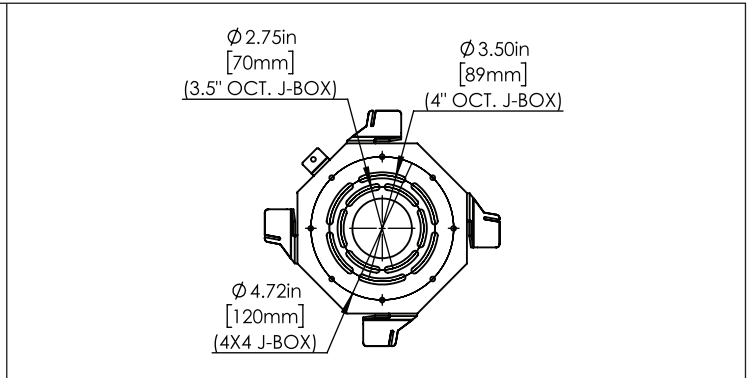

NOTE 4: Specify length for CH, PK, SVLPK: 12", 24", 36", 48" fully adjustable.

NOTE 5: Title 20 field installation remote mounted emergency pack (120-277V); 17W; 2049 lm.

NOTE 6: Logica (Beggelli wireless and powerless control solutions). IOSL is wet location. Contact factory for more details.

NOTE 9: Field installation asymmetric lens.

TECHNICAL INFORMATION

DIMENSIONS

SURFACE MOUNTING (STANDARD WITH BRACKET)

MOUNTING OPTIONS

PHOTOMETRICS

LEDLUMINA BS400LED

ELECTRICAL RATING