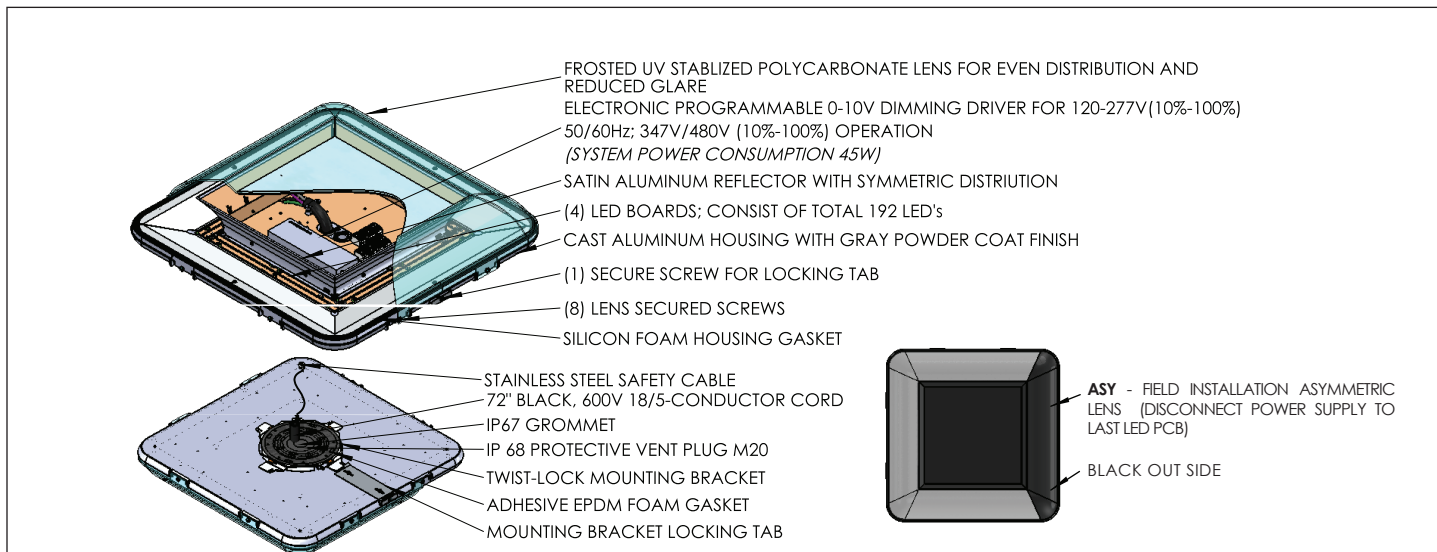

TECHNICAL INFORMATION