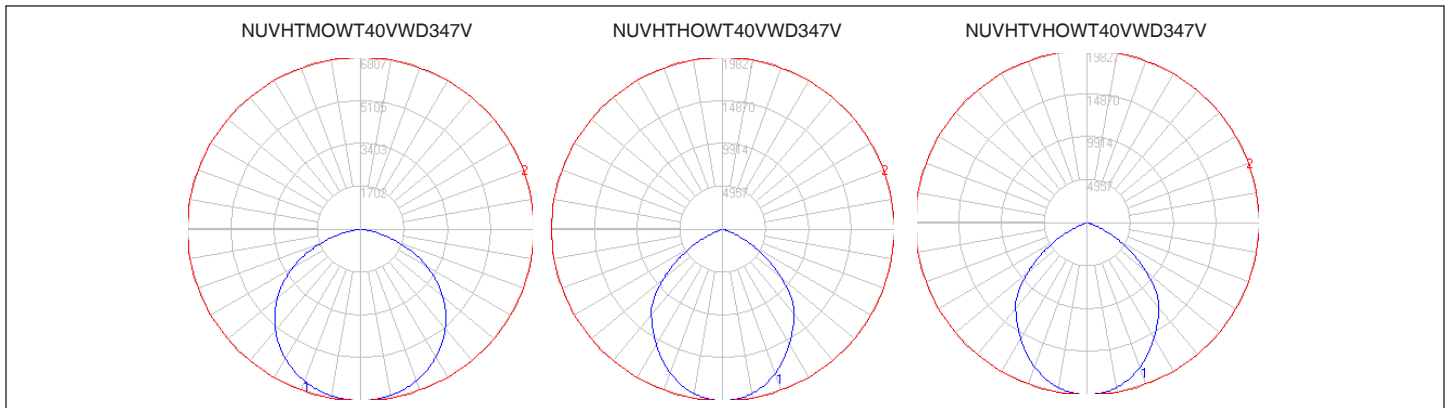

WEIGHT: NUV HT-MO = 13 lbs / 5.8 kgs
NUV-HT-HO = 17 lbs / 7.8 kgs
NUV-HT-VHO = 20 lbs / 9.1 kgs

WARRANTY: 5 year warranty, see website for full warranty details.

DIMENSIONS

MOUNTING OPTIONS

DISTRIBUTION

ENERGY CHART