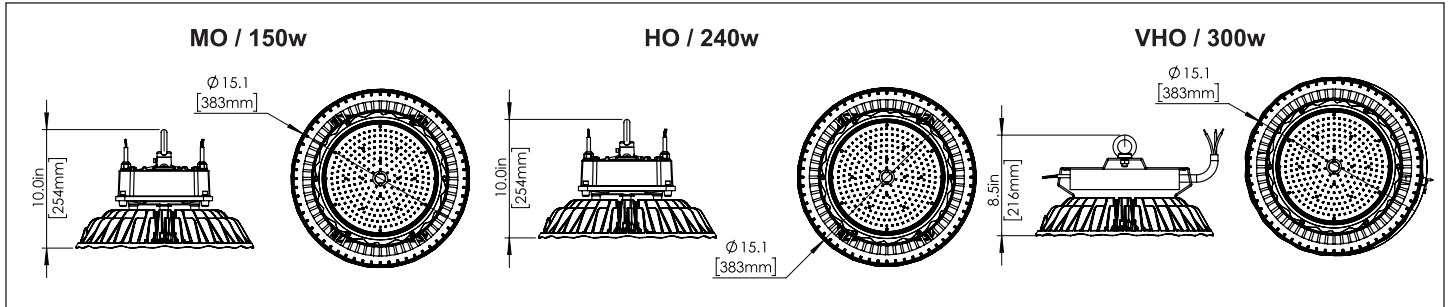

NOTE 5: Aimable 45° for both sides. Hardware by others.

ELECTRICAL

- AC Input: 340-480V, 50-60HZ

POWER LINE/FEED:

- 18/3 power cord (AC input), 60" long.
- 22/2 power cord (Dim+/ Dim-), 12" long.

HOUSING:

- Corrosion resistant die-cast aluminum with black powder coat finish. Silicone perimeter gasket provides IP65 protection. Aluminum eye bolt is standard.

WEIGHT: NUV HT-MO = 13 lbs / 5.8 kgs
NUV-HT-HO = 17 lbs / 7.8 kgs
NUV-HT-VHO = 20 lbs / 9.1 kgs

WARRANTY: 5 year warranty, see website for full warranty details.

DIMENSIONS

MOUNTING OPTIONS

DISTRIBUTION

ENERGY CHART