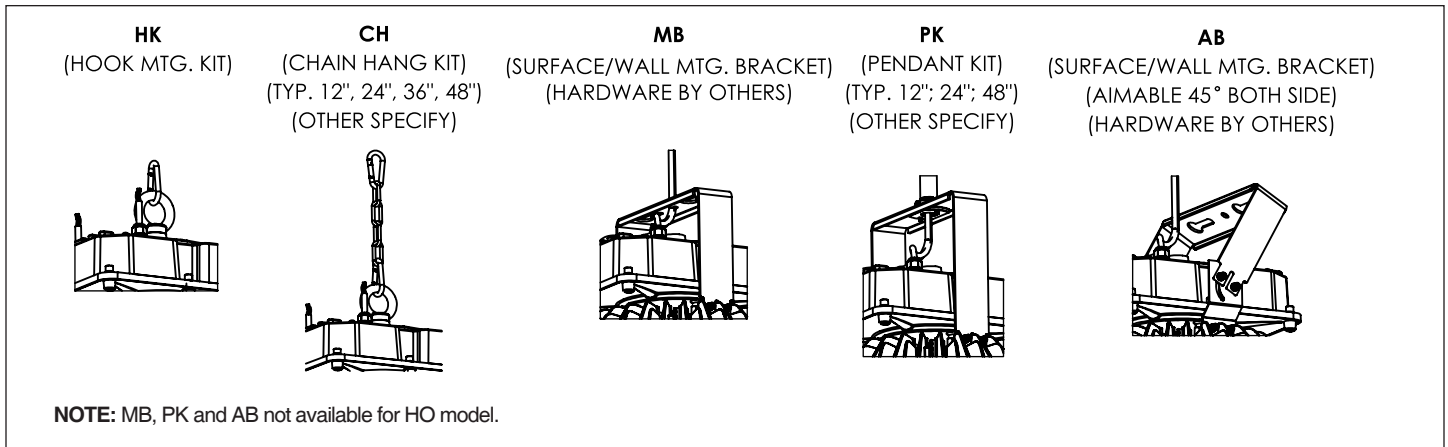

MOUNTING OPTIONS