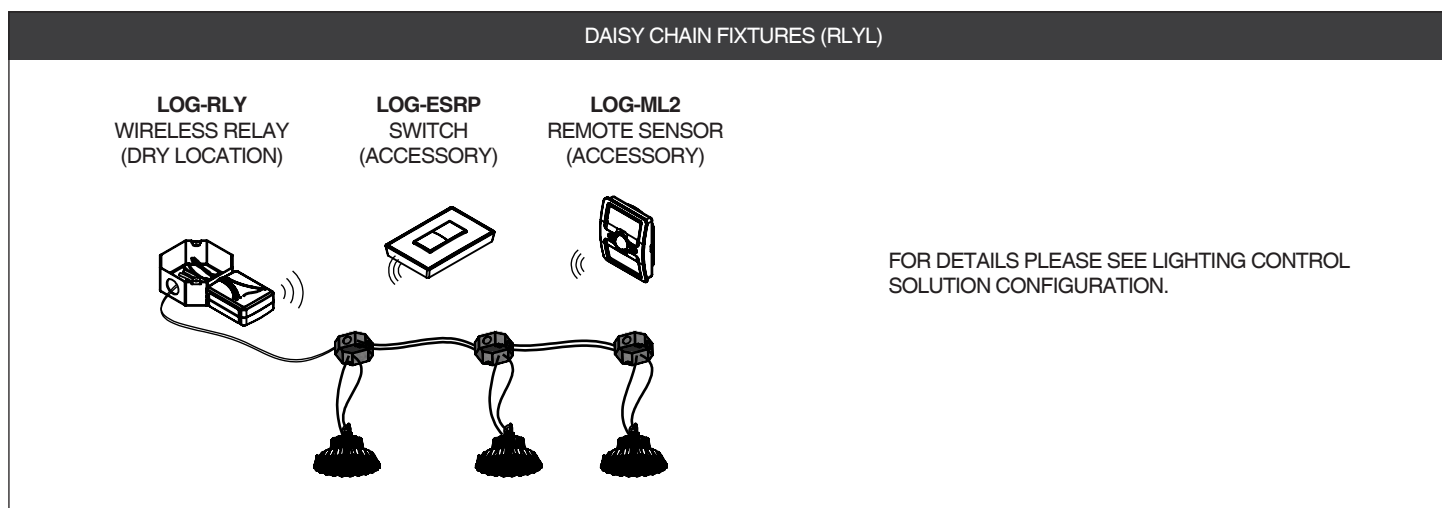

ENERGY CHART

MODEL	EFFICACY (Lumens/Watts)	CONSUMPTION WATTAGE (W)	LUMEN OUTPUT (LM)	CRI	L70 (hrs.)
NUV-HT-VLO-WT30-VWD	111	90	10082	>80	>60,000
NUV-HT-VLO-WT40-VWD	115	90	10337	>80	>60,000
NUV-HT-VLO-WT50-VWD	115	90	10508	>80	>60,000
NUV-HT-MO-WT30-VWD	116	150	17319	>80	>60,000
NUV-HT-MO-WT40-VWD	129	150	19315	>80	>60,000
NUV-HT-MO-WT50-VWD	132	150	19548	>80	>60,000
NUV-HT-HO-WT30-VWD	129	240	30271	>80	>60,000
NUV-HT-HO-WT40-VWD	125	240	30097	>80	>60,000
NUV-HT-HO-WT50-VWD	123	240	31609	>80	>60,000
NUV-HT-VHO-WT30-VWD	129	300	37732	>80	>60,000
NUV-HT-VHO-WT40-VWD	115	300	35655	>80	>60,000
NUV-HT-VHO-WT50-VWD	130	300	37782	>80	>60,000

ELECTRICAL RATING

PRODUCT	NOMINAL POWER (W)	AC CURRENT (A)		FREQUENCY (HZ)	DC VOLTAGE (V)	DC CURRENT (MA)
		AC VOLTAGE 120V	AC VOLTAGE 277V			
NUVHTVLOWT40VWD	90	0.75	0.32	50/60	43	1900
NUVHTMOWT40VWD	150	1.25	0.54	50/60	49	2700
NUVHTHOWT40VWD	240	2.00	0.87	50/60	49	4400
NUVHTVHOWT40VWD	300	2.50	1.08	50/60	49	5500

DIMMER COMPATIBILITY

DIMMER	COMPATABILITY	
	ON / OFF	DIMMING
LUTRON - DIVA - DVTV	YES	YES
NSTV - DV (NOVA)	YES	YES
POWER PACK		
LUTRON PP-DV (120-277V, 50/60Hz, 6.5W)		

NOTE: To guarantee the dimming operation, the switches should be connected to the corresponding nominal voltage power pack.

LOGICA (WIRELESS & POWERLESS LIGHTING CONTROL SOLUTIONS)