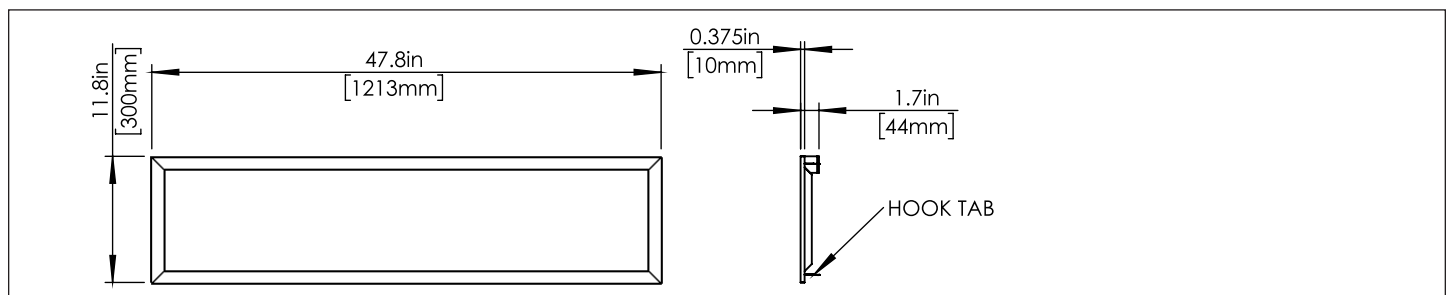

DIMENSIONS