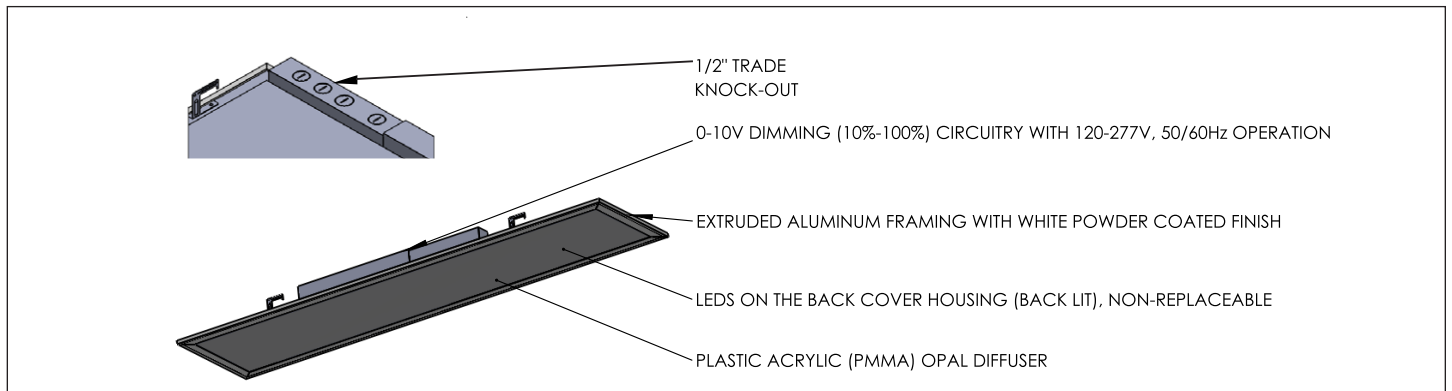

TECHNICAL INFORMATION