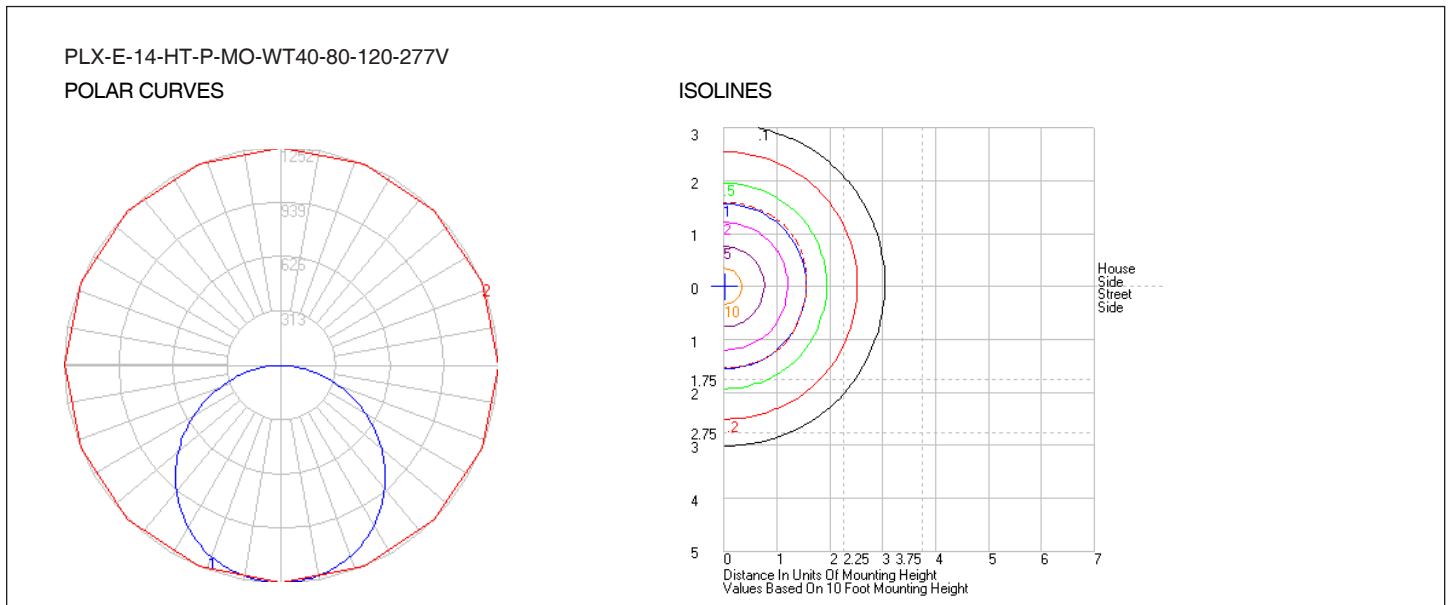

TECHNICAL INFORMATION

DIMENSIONS

MOUNTING

<p>GRID CEILING MOUNT (GM) (STANDARD)</p>  <p>Safety cable (optional) (by others)</p> <p>Safety cable optional</p>	<p>PLXE1-AC DUAL CABLE SUSPENSION (cable only) (direct to planex) (39" - adjustable) (specify otherwise)</p>  <p>2-POINTS</p>	<p>PLXE2-AC-SM1 SUSPENSION MOUNT W/ SURFACE MOUNT FRAME (cable & surface mount) (direct to surface mount frame)</p> 	<p>PLXE1-SM SURFACE KIT</p> 	<p>PLXE1-RM RECESSED KIT</p> 
--	---	--	--	---

PHOTOMETRICS

ENERGY CHART

MODEL	SIZE	EFFICACY	CONSUMPTION WATTAGE	LUMEN OUTPUT	CRI	L70 (hrs.)
PLX-E-14-HT-P-MO-WT35-80-120-277V	14(1x4)	126lm/W	30	3635	>80	60,000
PLX-E-14-HT-P-MO-WT40-80-120-277V	14(1x4)	129lm/W	30	3706	>80	60,000