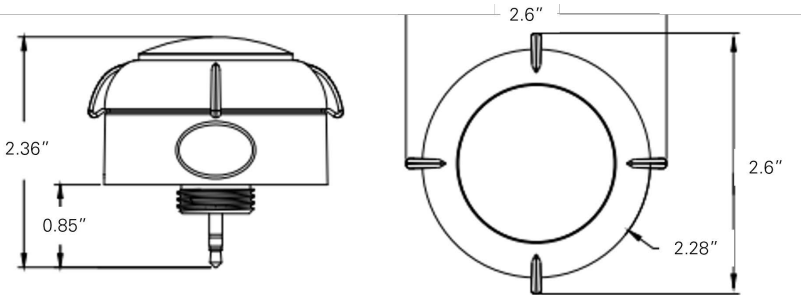

## PRODUCT DIMENSIONS

Mounting: 0.5" knockout  
Dimensions: 2.36" H x 2.6" W  
Weight: 6 oz./ 0.375 lbs  
Case Material: Plastic  
UPC: 840791118061